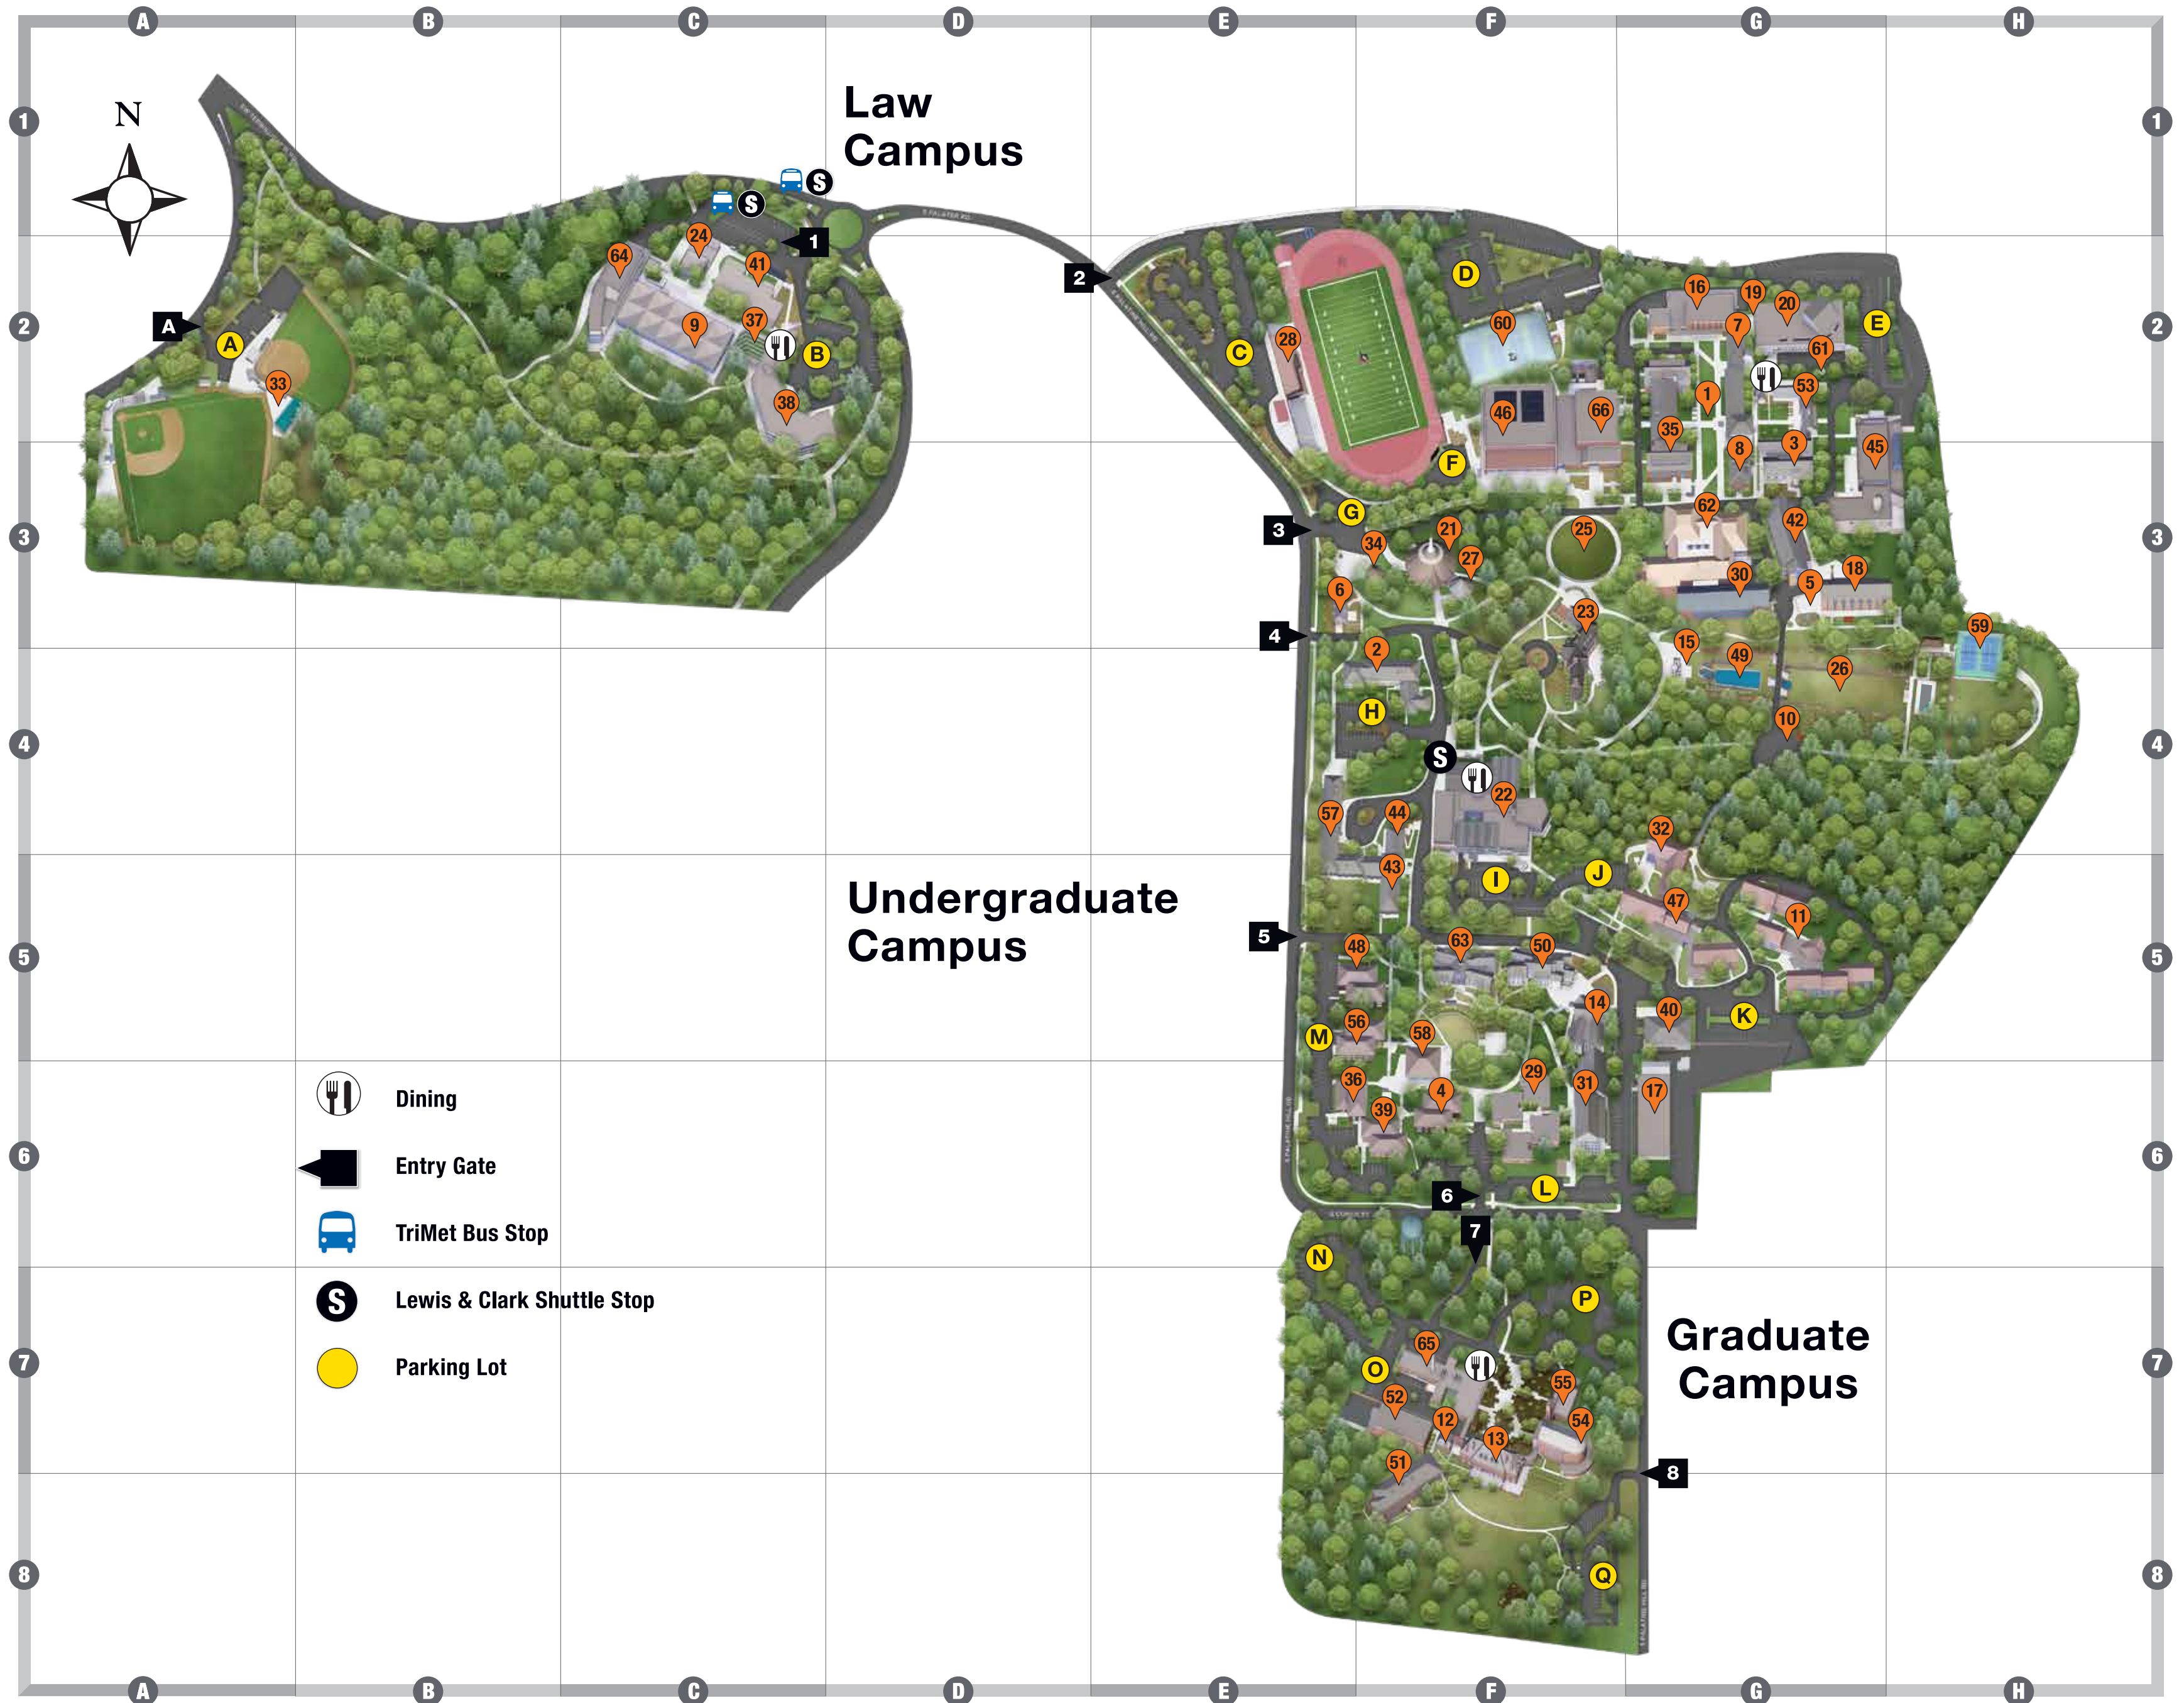

Lewis & Clark

Parking

go.lclark.edu/parking

- A** Huston Field
- B** Law Campus
- C** Upper Griswold
- D** Lower Griswold
- E** Fir Acres
- F** Pamplin
- G** Campus Safety
- H** Akin
- I** Lower Fowler
- J** Howard
- K** Copeland
- L** Holmes/Hartzfeld
- M** Forest
- N** Graduate Campus West Loop
- O** Graduate Campus
- P** Graduate Campus East Loop
- Q** Graduate Campus South

Law Campus

Boley Law Library	9 C2
Gantenbein	24 C2
Law Amphitheatre	37 C2
Legal Research Center	38 C2
McCarty	41 C2
Wood Hall	64 C2

Undergraduate Campus

Academic Quadrangle	1 G2	Fowler Student Center	22 F4
Akin	2 F4	Frank Manor House	23 F3
Albany	3 G3	Glade	25 F3
Alder (Forest)	4 F6	Great Plat Field	26 G4
Alumni Circle	5 G3	Gregg Pavilion	27 F3
Alumni Gatehouse	6 E3	Griswold Stadium	28 E2
Biology-Psychology	7 G2	Hartzfeld	29 F6
BoDine	8 G3	Hoffman Art Gallery	30 G3
Cobblestone Circle	10 G4	Holmes	31 F6
Copeland	11 G5	Howard	32 G4
East	14 F5	Huston Sports Complex	33 A2
Estate Gardens	15 G4	Information & Campus Safety	34 F3
Evans Music Center	16 G2	J.R. Howard	35 G3
Facilities	17 G6	Juniper (Forest)	36 E6
Fields Art Center	18 G3	Manzanita (Forest)	39 F6
Fir Acres Amphitheatre	19 G2	McAfee	40 G5
Fir Acres Theatre	20 G2	Miller	42 G3
Flanagan Chapel	21 F3	Odell	43 F5

Graduate Campus

Corbett Annex	12 F7
Corbett House	13 F7
Rogers	51 F8
Sequoia	52 F7
South Chapel	54 F7
South Chapel Annex	55 F7
York Graduate Center	65 F7

Odell Annex	44 F4
Olin	45 G3
Pamplin Sports Complex	46 F2
Platt	47 G5
Ponderosa (Forest)	48 E5
Reflecting Pool	49 G4
Roberts	50 F5
Smith Hall	53 G2
Spruce (Forest)	56 E5
Stewart	57 E4
Tamarack (Forest)	58 F5
Tennis Courts	59 H3
Tennis Dome	60 F2
Václav Havel's Place	61 G2
Watzek Library	62 G3
West	63 F5
Zehntbauer Swimming Pavilion	66 F2

 View map online.

 Take our self-guided walking tour.

Emergency: 503-768-7777
Information: 503-768-7855